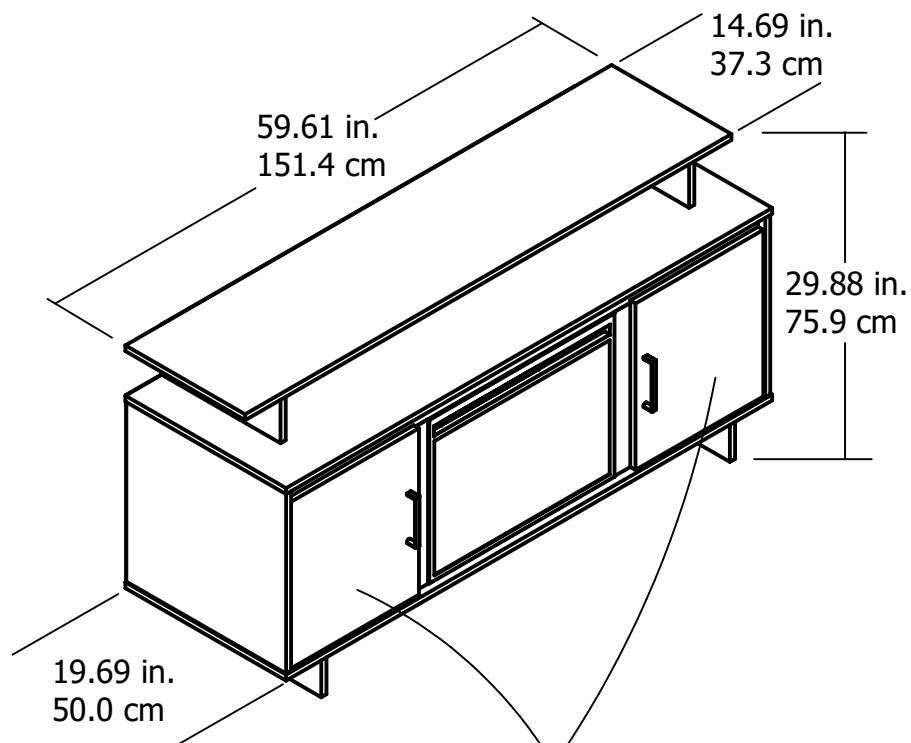

6762

Ameriwood
HOME

Interior Storage dimensions:
(2) storage spaces (adjustable heights)
15.5 in. (39.4 cm) W
19.2 in. (48.8 cm) H
18.8 in. (47.8 cm) D
3.25 cubic feet each storage area

Wood Breakdown: 90%
Total storage: 6.5 cubic feet

Overall Product Size:
59.61"W x 19.69"D x 29.88"H
151.4cm W x 50.0cm D x 75.9cm H

Maximum Weight Capacities
Unit Weight: 122 lbs. (55.3 kg)