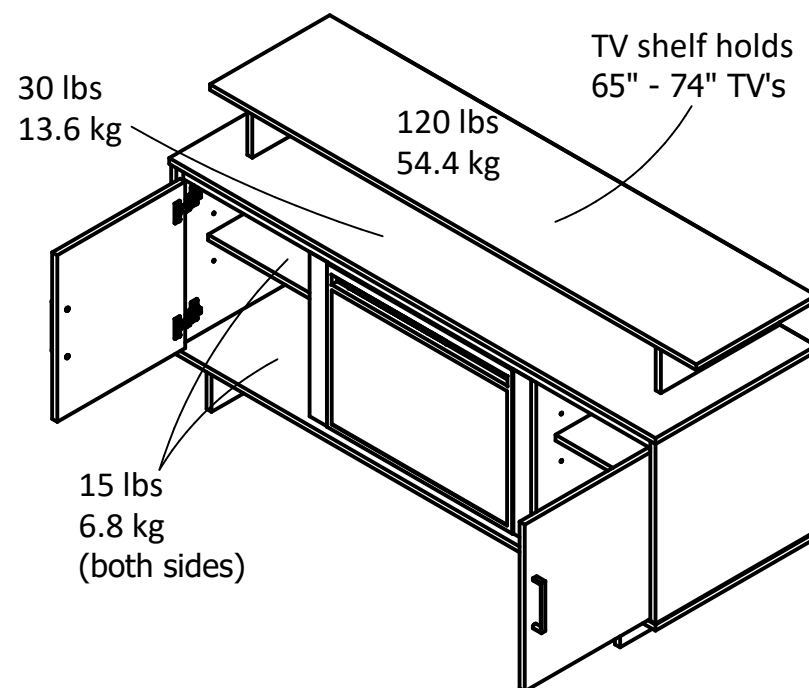

6762

Ameriwood
HOME

Interior Storage dimensions:
(2) storage spaces (adjustable heights)
15.5 in. (39.4 cm) W
19.2 in. (48.8 cm) H
18.8 in. (47.8 cm) D
3.25 cubic feet each storage area

Wood Breakdown: 90%
Total storage: 6.5 cubic feet

Overall Product Size:
59.61"W x 19.69"D x 29.88"H
151.4cm W x 50.0cm D x 75.9cm H

Maximum Weight Capacities
Unit Weight: 122 lbs. (55.3 kg)